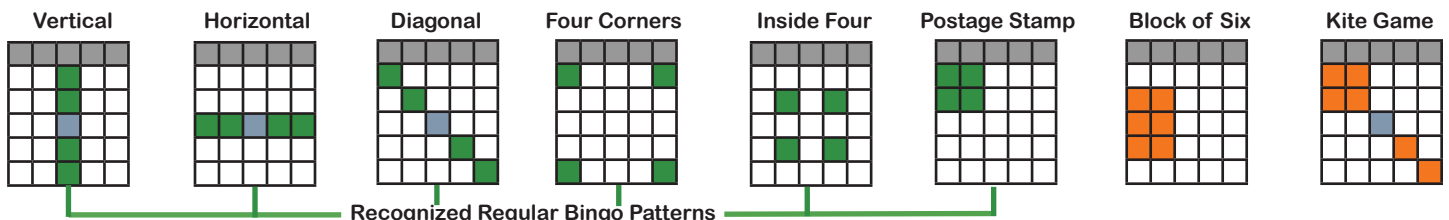

Cover your 16 numbers in posted amount of #'s to win Progressive $500 - $5,000. No Winner $100 Consolation prize.

8. Kite	Yellow Border	$100
9. Letter T (Corners Free)	Pink Border	$100
10. Double Bingo	Grey Border	$100
11. Six Pack - Hardway	Olive Border	$100
12. PRG - 3 "HOT" Diamond Game	Blue prestamp 6 face sheet	Up to $5,000*

Cover your Diamond in the posted amount of numbers and Bingo on one of the hotballs, within the posted calls and win the progressive prize amount. Bingo on a non-hotball or bingo beyond the posted numbers and win $100.00

PLAYERS CLUB POINT REDEMPTION - SESSION INTERMISSION - DOOR PRIZES / ACTIVITIES

13. PRG - 4 Lucky 7 Game	Special Lucky 7 Sheet	Up to $5,000*
Cover your 7 numbers in posted amount of #'s to win Progressive $500 - $5,000. No Winner $100 Consolation prize.		
14. Regular Game		$100
15. Double Postage Stamp		$100
16. Hardway Straight Bingo		$100
17. Two Hardway Straight Bingos		$100
18. Double Bingo	Purple Border	$100
19. PRG - 5 Letter "I" Game	Magenta prestamp 6 face sheet	Up to $5,000*
Cover your 14 numbers in posted amount of #'s to win Progressive $500 - $5,000. No Winner $100 Consolation prize.		
20. Block of 'Nine w/ Wild Number	Black Border	$100
21. Double Bingo	Aqua Border	$100
22. MegaJackpot Coverall	Solid Yellow 6 face sheet	$1,000

THANK YOU FOR YOUR PATRONAGE - DRIVE CAREFULLY